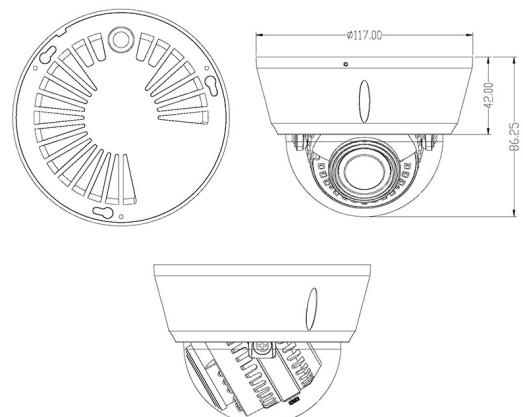

INVDHD83310IR TDN Network Vandal Dome with
Extreme WDR, 8.0MP, 3.3-10mm MV Lens

Dimensions

Technical Specification

Model Number	INBHD83310IR	INVDHD83310IR
Sensor	1/2.5" SONY STARVIS 8.0MP Progressive Scan Sensor	
Minimum Illumination	0.05 Lux / F1.4 (IR ON)	
Electronic Shutter	Auto/Manual(1/25~1/10000)	
Day/Night	Auto/B&W/Color/EXT ICR switching	
Wide Dynamic Range (WDR)	WDR Extreme (140dB), (Off/Low/Middle/High)	
Video Parameter	WDR, Mirror, 3D Noise reduction, Sharpness/Lightness adjustable, Low Light	
Lens	3.3 - 10MM MOTORIZED VARIFOCAL LENS	
Video Compression	H.265 / H.264 / MJPEG	
Encoding Features	Triple-stream, Main stream: 3840 X 2160 @30fps, Sub stream:D1@30fps	
Resolution	3840 x 2160p	
Encoding System	Triple stream, Constant bit rate, Variable bit rate optional	
Video Bit rate	Constant bit rate, variable bit rate (32Kbps ~ 16Mbps)	
Stream Type	Complex stream / Video stream	
Audio Compression	G.711A	
Audio Bit Rate	64Kbps	
Motion Detection	Can be set to a single detection zone, Multi-level sensitivity can be set	
Privacy Zones	4 zones	
ROI	Support 4 zones, multi-stage level	
Snapshot	Support JPEG format; Max. resolution based on snapshot resolution	
Password Protection	Yes	
Character Display	Supports (Channel,Date)	
Smart VCA Features	Face Detection, Flow Count, Tripwire, Video Temper Detection, Left/Removed Object Detection, Area/Loitering Detection, Sound Detection, Virtual Trip Guard, Smart Video Motion Detection	
Alarm Function	Video loss, Network anomaly, Tampering alarm, Storage exception	
Mobile Surveillance	Apple, Android (Fseye App)	
Protocol	TCP/IP, UDP, HTTP, DHCP, RTSP, DDNS, NTP, PPPoE, UPnP, SMTP, FTP	
Port protocol	i8, i8H, ONVIF	
Network Interface	RJ45 10M/100M adaptive	
Analog Video Output	1ch CVBS analog video output	
Bidirectional-Talk Input	1CH	
Audio Output	1CH	
Alarm Input/Output	2CH/1CH	
SD Card Slot	Yes (Maximum 128GB)	
IR LEDs	50m	30m
Operating Conditions	-20°C ~ 55°C/0%-90%	
Weatherproof	IP66	
IK Rating	N/A	IK10
Power Supply	DC 12V / PoE	
Power Consumption	<9W	<8W
Dimensions (W x H x L)	121 x 162 x 236mm	Φ117 x 86 mm
Weight	800g	350g