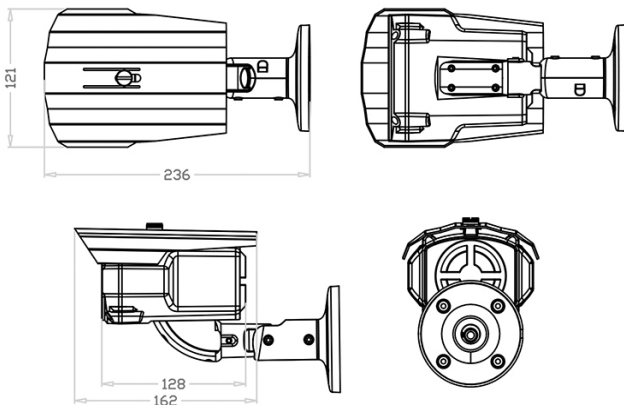

INVDHD83310IR TDN Network Vandal Dome with
Extreme WDR, 8.0MP, 3.3-10mm MV Lens

Dimensions

Technical Specification

Model Number	INBHD83310IR	INVDHD83310IR
Sensor	1/2.5" SONY STARVIS 8.0MP Progressive Scan Sensor	
Minimum Illumination	0.05 Lux / F1.4 (IR ON)	
Electronic Shutter	Auto/Manual(1/25~1/10000)	
Day/Night	Auto/B&W/Color/EXT ICR switching	
Wide Dynamic Range (WDR)	WDR Extreme (140dB), (Off/Low/Middle/High)	
Video Parameter	WDR, Mirror, 3D Noise reduction, Sharpness/Lightness adjustable, Low Light	
Lens	3.3 - 10MM MOTORIZED VARIFOCAL LENS	
Video Compression	H.265 / H.264 / MJPEG	
Encoding Features	Triple-stream, Main stream: 3840 X 2160 @30fps, Sub stream:D1@30fps	
Resolution	3840 x 2160p	
Encoding System	Triple stream, Constant bit rate, Variable bit rate optional	
Video Bit rate	Constant bit rate, variable bit rate (32Kbps ~ 16Mbps)	
Stream Type	Complex stream / Video stream	
Audio Compression	G.711A	
Audio Bit Rate	64Kbps	
Motion Detection	Can be set to a single detection zone, Multi-level sensitivity can be set	
Privacy Zones	4 zones	
ROI	Support 4 zones, multi-stage level	
Snapshot	Support JPEG format; Max. resolution based on snapshot resolution	
Password Protection	Yes	
Character Display	Supports (Channel,Date)	
Smart VCA Features	Face Detection, Flow Count, Tripwire, Video Temper Detection, Left/Removed Object Detection, Area/Loitering Detection, Sound Detection, Virtual Trip Guard, Smart Video Motion Detection	
Alarm Function	Video loss, Network anomaly, Tampering alarm, Storage exception	
Mobile Surveillance	Apple, Android (Fseye App)	
Protocol	TCP/IP, UDP, HTTP, DHCP, RTSP, DDNS, NTP, PPPoE, UPnP, SMTP, FTP	
Port protocol	i8, i8H, ONVIF	
Network Interface	RJ45 10M/100M adaptive	
Analog Video Output	1ch CVBS analog video output	
Bidirectional-Talk Input	1CH	
Audio Output	1CH	
Alarm Input/Output	2CH/1CH	
SD Card Slot	Yes (Maximum 128GB)	
IR LEDs	50m	30m
Operating Conditions	-20°C ~ 55°C/0%-90%	
Weatherproof	IP66	
IK Rating	N/A	IK10
Power Supply	DC 12V / PoE	
Power Consumption	<9W	<8W
Dimensions (W x H x L)	121 x 162 x 236mm	Φ117 x 86 mm
Weight	800g	350g